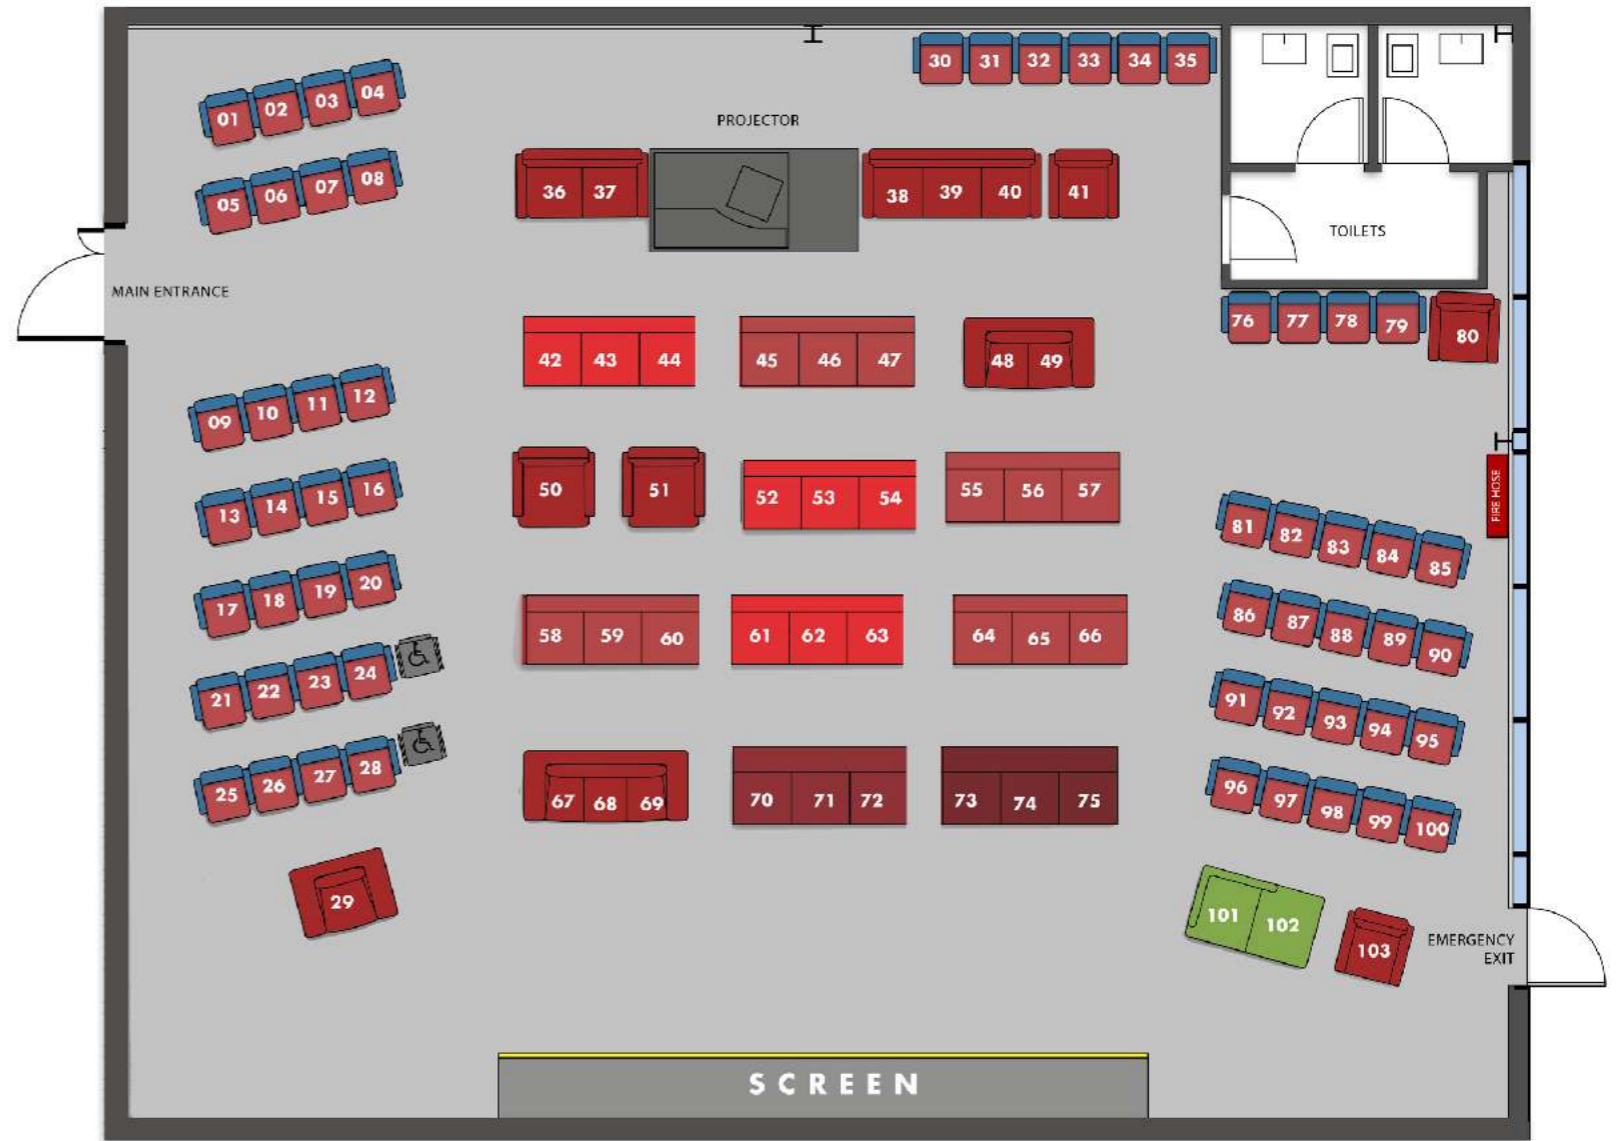

bayt

A dimly lit lounge area featuring several sofas. In the foreground, there is a green sofa with a ribbed backrest and a dark green cushion. To its right is a dark brown sofa. Behind them are several red sofas. A bright light source in the upper left corner creates a lens flare effect. The background shows a brick wall and a dark doorway.

THE VENUE

FLOOR PLAN

AL QUOZ SCREENING ROOM

100% CAPACITY: 133 SEATS

CINEMA SEATS ARE UPCYCLED

SOFAS CAN BE RECONFIGURED

WHEELCHAIR ACCESSIBLE

TOILETS X 2

VIDEO WALKTHROUGH

A CINEMATIC EXPERIENCE

EQUIPMENT SPECS

* **PROJECTION:** DP2K DLP CINEMA PROJECTOR

* **SCREEN SIZE:** 10 M X 4.2 M

* **SOUND:**

7.1 DOLBY SURROUND SOUND

DOLBY CP750 CINEMA PROCESSOR