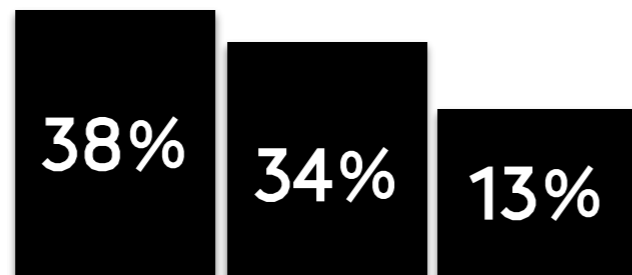

OUR AUDIENCE

AUDIENCE PERSONA

GENDER

58% 42%

AGE GROUPS

25-34 35-44 45-54

NATIONALITY

ME WEST OTHER